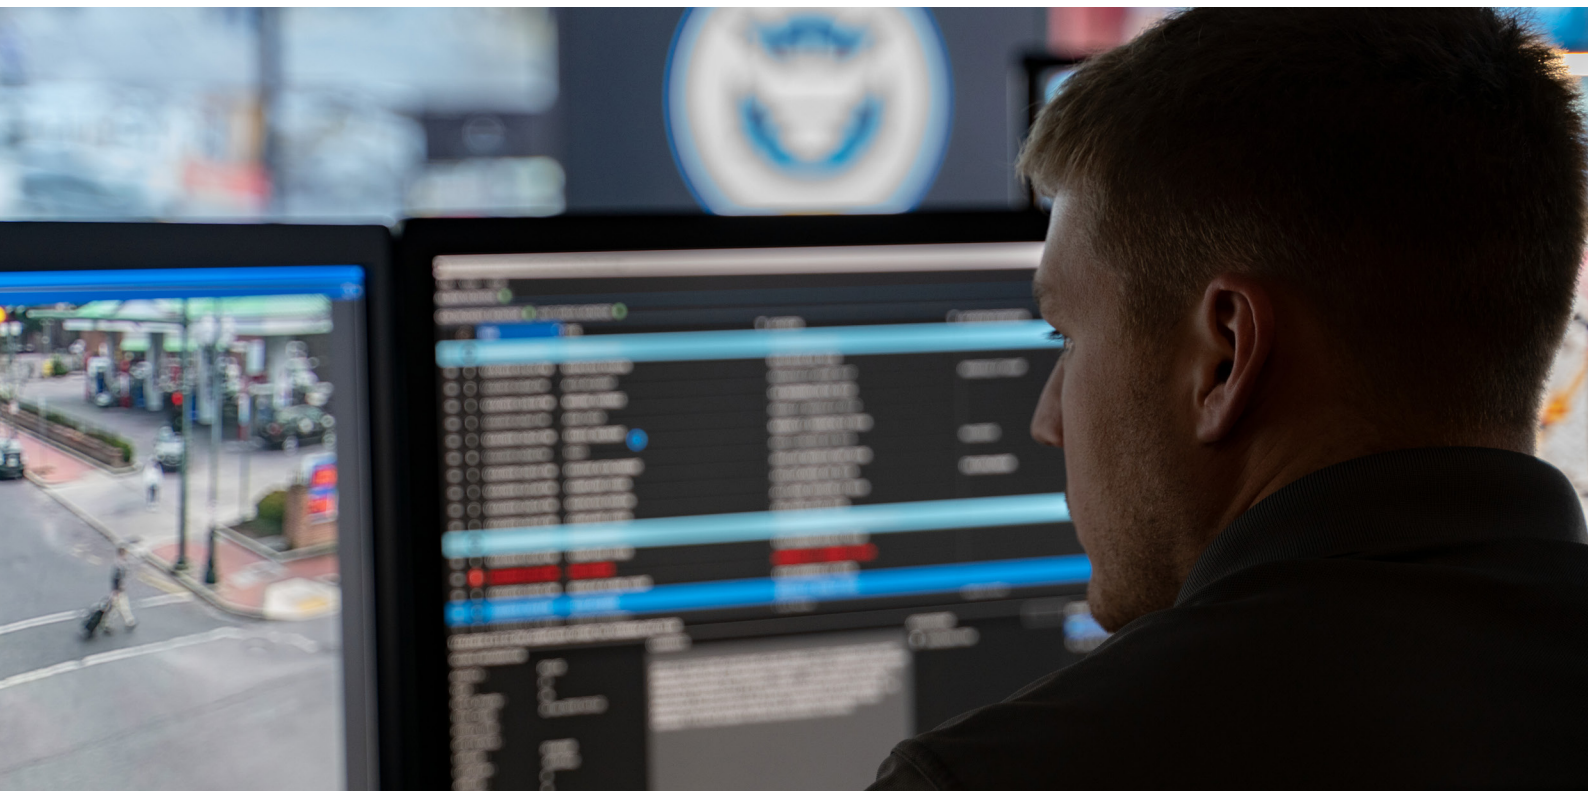

PUSH-TO-STREAM ALERTING

Press record to send an instant alert to the control room for faster incident response and better protection.

Control room teams need visibility of situations on the ground to respond effectively.

Customize the front tag with your logo and brand colors to make the VT100 an integral part of your staff uniform.

VMS INTEGRATION

Empowering your teams to see the bigger picture is essential for a safe and efficient workplace. Adding body-worn cameras to existing CCTV infrastructure delivers a first-person point of view to your security and surveillance operations.

The VT100 is designed for commercial applications where an intuitive, lightweight wearable camera that integrates seamlessly into existing fixed CCTV is required.

With its Wi-Fi streaming capabilities, the VT100 can record and stream for up to 1.5 hours on a single charge.

RAPID CAMERA ALLOCATION

Organizations with a large workforce need a fast and efficient method of allocating body-worn cameras. Staff simply swipe their RFID tag or ID card to obtain a VT100 for the duration of a shift.